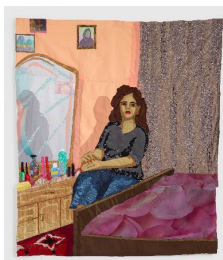

Chiffon, muslin, cotton, polyester,
silk, inkjet print on chiffon, suede,
color pencil, and found fabric

62 x 53.5 in. (157.5 x 135.9 cm)

HA 22193

\$18,000

Hangama Amiri

Three Women Gossiping, 2022
Chiffon, muslin, cotton, polyester,
silk, inkjet print on chiffon, suede,
velvet, and found fabric
67 x 55.5 in. (170.2 x 141 cm)
HA 22192

\$25,000

Hangama Amiri

Still-Life with Vanilla Cake, 2022
Chiffon, muslin, cotton, polyester,
silk, iridescent paper, suede, and
found fabric
50 x 61 in. (127 x 154.9 cm)
HA 22188

\$18,000

Hangama Amiri

*Still-Life with Henna (Diptych),
2022*
Chiffon, muslin, cotton, polyester,
silk, acrylic paint on fabric, ikat-
print, and found fabric
Each
33 x 24 in. (83.8 x 61 cm)
HA 22196

\$18,000

Hangama Amiri

Her Dressing Table, 2022
Chiffon, muslin, cotton, polyester,
silk, inkjet print on chiffon,
iridescent paper, denim, suede,
and found fabric
67.5 x 58 in. (171.5 x 147.3 cm)
HA 22189