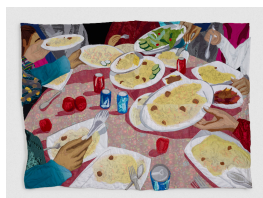

Hangama Amiri
Henna Night/Shabe Kheena
April 29 – June 18, 2022

Hangama Amiri

Henna Painting, 2022

Chiffon, muslin, cotton, polyester,
silk, vinyl, and acrylic paint on
fabric

31 x 24.5 in. (78.7 x 62.2 cm)

HA 22195

\$7,500

Hangama Amiri

Mahmana/Guests, 2022

Chiffon, muslin, cotton, polyester,
silk, velvet, vinyl, ikat-print, suede,
and found fabric

62 x 83 in. (157.5 x 210.8 cm)

HA 22187

\$30,000

Chiffon, muslin, cotton, polyester,
silk, inkjet print on chiffon, suede,
color pencil, and found fabric

62 x 53.5 in. (157.5 x 135.9 cm)

HA 22193

\$18,000

Hangama Amiri

Three Women Gossiping, 2022
Chiffon, muslin, cotton, polyester,
silk, inkjet print on chiffon, suede,
velvet, and found fabric
67 x 55.5 in. (170.2 x 141 cm)
HA 22192