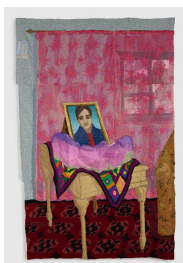

Chiffon, muslin, cotton, polyester,
silk, inkjet print on chiffon, suede,
color pencil, and found fabric

62 x 53.5 in. (157.5 x 135.9 cm)

HA 22193

\$18,000

Hangama Amiri

Three Women Gossiping, 2022
Chiffon, muslin, cotton, polyester,
silk, inkjet print on chiffon, suede,
velvet, and found fabric
67 x 55.5 in. (170.2 x 141 cm)
HA 22192

\$25,000

Hangama Amiri

Still-Life with Vanilla Cake, 2022
Chiffon, muslin, cotton, polyester,
silk, iridescent paper, suede, and
found fabric
50 x 61 in. (127 x 154.9 cm)
HA 22188

\$18,000

Hangama Amiri

*Still-Life with Henna (Diptych),
2022*
Chiffon, muslin, cotton, polyester,
silk, acrylic paint on fabric, ikat-
print, and found fabric
Each
33 x 24 in. (83.8 x 61 cm)
HA 22196

\$18,000

Hangama Amiri

Her Dressing Table, 2022
Chiffon, muslin, cotton, polyester,
silk, inkjet print on chiffon,
iridescent paper, denim, suede,
and found fabric
67.5 x 58 in. (171.5 x 147.3 cm)
HA 22189

\$25,000

Hangama Amiri

Tohfaha/Gifts, 2022
Chiffon, muslin, cotton, polyester,
silk, ikat-print, suede, and found
fabric
57 x 70 in. (144.8 x 177.8 cm)
HA 22191

\$25,000

Hangama Amiri

Photo of a Groom, 2022
Chiffon, muslin, cotton, polyester,
silk, velvet, dye cotton, suede,
clear vinyl, postcard, and found
fabric
85 x 52.5 in. (215.9 x 133.4 cm)
HA 22190