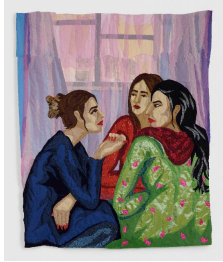

HA 22195

\$7,500

Hangama Amiri

Mahmana/Guests, 2022

Chiffon, muslin, cotton, polyester,
silk, velvet, vinyl, ikat-print, suede,
and found fabric

62 x 83 in. (157.5 x 210.8 cm)

HA 22187

\$30,000

Hangama Amiri

Two Seated Women, 2022

Chiffon, muslin, cotton, polyester,
silk, denim, and found fabric

30 x 33 in. (76.2 x 83.8 cm)

HA 22194

\$9,000

Hangama Amiri

*Still-Life with Jewelry Boxes and
Red Roses, 2022*

Chiffon, muslin, cotton, polyester,
silk, inkjet print on chiffon, suede,
color pencil, and found fabric

62 x 53.5 in. (157.5 x 135.9 cm)

HA 22193

\$18,000

Hangama Amiri

Three Women Gossiping, 2022
Chiffon, muslin, cotton, polyester,
silk, inkjet print on chiffon, suede,
velvet, and found fabric
67 x 55.5 in. (170.2 x 141 cm)
HA 22192

\$25,000

Hangama Amiri

Still-Life with Vanilla Cake, 2022
Chiffon, muslin, cotton, polyester,
silk, iridescent paper, suede, and
found fabric
50 x 61 in. (127 x 154.9 cm)
HA 22188

\$18,000

Hangama Amiri

*Still-Life with Henna (Diptych),
2022*
Chiffon, muslin, cotton, polyester,
silk, acrylic paint on fabric, ikat-
print, and found fabric
Each
33 x 24 in. (83.8 x 61 cm)
HA 22196