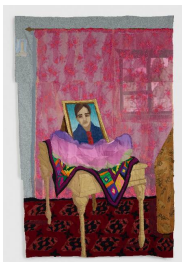

**Hangama Amiri**  
*Three Women Gossiping, 2022*  
Chiffon, muslin, cotton, polyester, silk, inkjet print on chiffon, suede, velvet, and found fabric  
67 x 55.5 in. (170.2 x 141 cm)  
(HA 22192)

**Hangama Amiri**

Chiffon, muslin, cotton, polyester, silk, acrylic paint on fabric, ikat-print, and found fabric

Each 33 x 24 in. (83.8 x 61 cm)

(HA 22196)

**Hangama Amiri**

*Her Dressing Table, 2022*

Chiffon, muslin, cotton, polyester, silk, inkjet print on chiffon, iridescent paper, denim, suede, and found fabric

67.5 x 58 in. (171.5 x 147.3 cm)

(HA 22189)

**Hangama Amiri**

*Tohfaha/Gifts, 2022*

Chiffon, muslin, cotton, polyester, silk, ikat-print, suede, and found fabric

57 x 70 in. (144.8 x 177.8 cm)

(HA 22191)

**Hangama Amiri**

*Photo of a Groom, 2022*

Chiffon, muslin, cotton, polyester, silk, velvet, dye cotton, suede, clear vinyl, postcard, and found fabric

85 x 52.5 in. (215.9 x 133.4 cm)

(HA 22190)