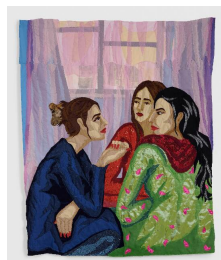

**Hangama Amiri**  
*Henna Night/Shabe Kheena*  
April 29 – June 18, 2022

**Hangama Amiri**  
*Henna Painting, 2022*  
Chiffon, muslin, cotton, polyester, silk, vinyl, and acrylic paint on fabric  
31 x 24.5 in. (78.7 x 62.2 cm)  
(HA 22195)

**Hangama Amiri**  
*Mahmana/Guests, 2022*  
Chiffon, muslin, cotton, polyester, silk, velvet, vinyl, ikat-print, suede, and found fabric  
62 x 83 in. (157.5 x 210.8 cm)  
(HA 22187)

**Hangama Amiri**  
*Two Seated Women, 2022*  
Chiffon, muslin, cotton, polyester, silk, denim, and found fabric  
30 x 33 in. (76.2 x 83.8 cm)  
(HA 22194)

**Hangama Amiri**  
*Still-Life with Jewelry Boxes and Red Roses, 2022*  
Chiffon, muslin, cotton, polyester, silk, inkjet print on chiffon, suede, color pencil, and found fabric  
62 x 53.5 in. (157.5 x 135.9 cm)  
(HA 22193)

**Hangama Amiri**  
*Three Women Gossiping, 2022*  
Chiffon, muslin, cotton, polyester, silk, inkjet print on chiffon, suede, velvet, and found fabric  
67 x 55.5 in. (170.2 x 141 cm)  
(HA 22192)

**Hangama Amiri**