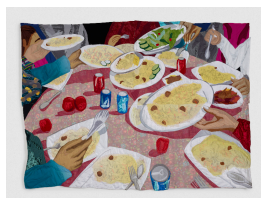

**Hangama Amiri**  
*Henna Night/Shabe Kheena*  
April 29 – June 18, 2022

**Hangama Amiri**  
*Henna Painting, 2022*  
Chiffon, muslin, cotton, polyester, silk, vinyl, and acrylic paint on fabric  
31 x 24.5 in. (78.7 x 62.2 cm)  
(HA 22195)

**Hangama Amiri**  
*Mahmana/Guests, 2022*  
Chiffon, muslin, cotton, polyester, silk, velvet, vinyl, ikat-print, suede, and found fabric  
62 x 83 in. (157.5 x 210.8 cm)  
(HA 22187)

**Hangama Amiri**  
*Two Seated Women, 2022*  
Chiffon, muslin, cotton, polyester, silk, denim, and found fabric  
30 x 33 in. (76.2 x 83.8 cm)  
(HA 22194)