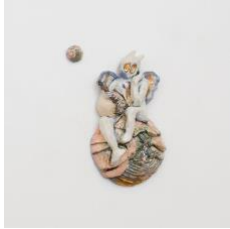

Judd Schiffman

A Key to the Sky, 2025

Stoneware, glaze, and gold luster
20 x 12 x 2 in. (50.8 x 30.5 x 5.1 cm)
(JS 26111)

Judd Schiffman

Mountain Man (after Ivan Večenaj), 2025

Stoneware, glaze, and gold luster
26 x 20 x 2 in. (66 x 50.8 x 5.1 cm)
(JS 26115)

Judd Schiffman

Cup of Longing, 2023

Stoneware, glaze, and gold luster
18 x 6 x 1 in. (45.7 x 15.2 x 2.5 cm)
(JS 26158)

Judd Schiffman

Mystic Vision 3, 2026

Porcelain, stoneware, glaze, and gold luster
24.5 x 24 x 1 in. (62.2 x 61 x 2.5 cm)
(JS 26123)

Judd Schiffman

Voice of a Name, 2025

Stoneware, glaze, and gold luster
21 x 16 x 2 in. (53.3 x 40.6 x 5.1 cm)
(JS 26124)

Judd Schiffman

Studio/Studio, 2024

Porcelain, stoneware, glaze, and gold luster
24 x 16 x 3 in. (61 x 40.6 x 7.6 cm)
(JS 26117)